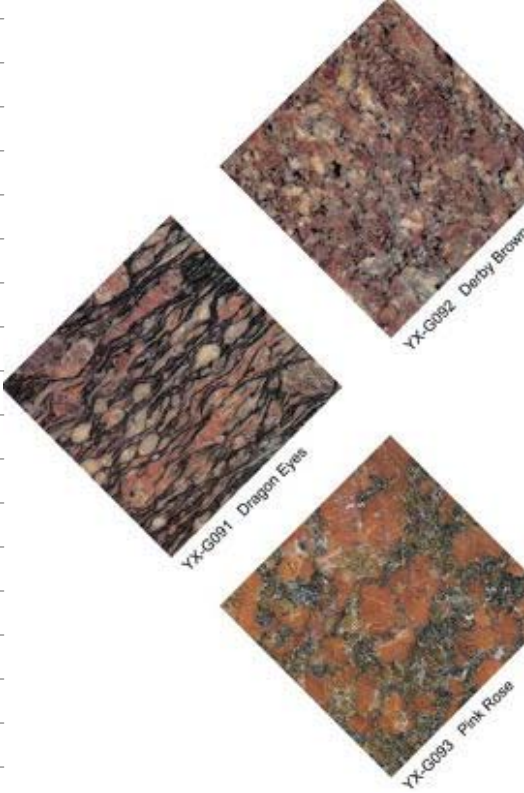

Homepage Products & Service Company Workshop Customer

Product Catalog

Home->Product Catalog->Granite Series

- Arc Slab
- Baluster
- Vanity Top
- Tactile Paving
- Building Materials Series
- Column
- Column Capital
- Construction Material Series
- Decoration Line
- Fireplace
- Flower Pot
- Garden Item
- Granite Series
- Ground Stone Mosaic
- Marble Series
- Modern Statue
- Mushroom Stone
- Pattern
- Pave & Tree Stone
- Pillar
- Rolling Ball
- Stair Slab
- Stone Lion
- Western Statue
- Western Tombstone

GRANITE SERIES

YX-G094 Tigrato Red  
[zoom in](#)

[zoom in](#)